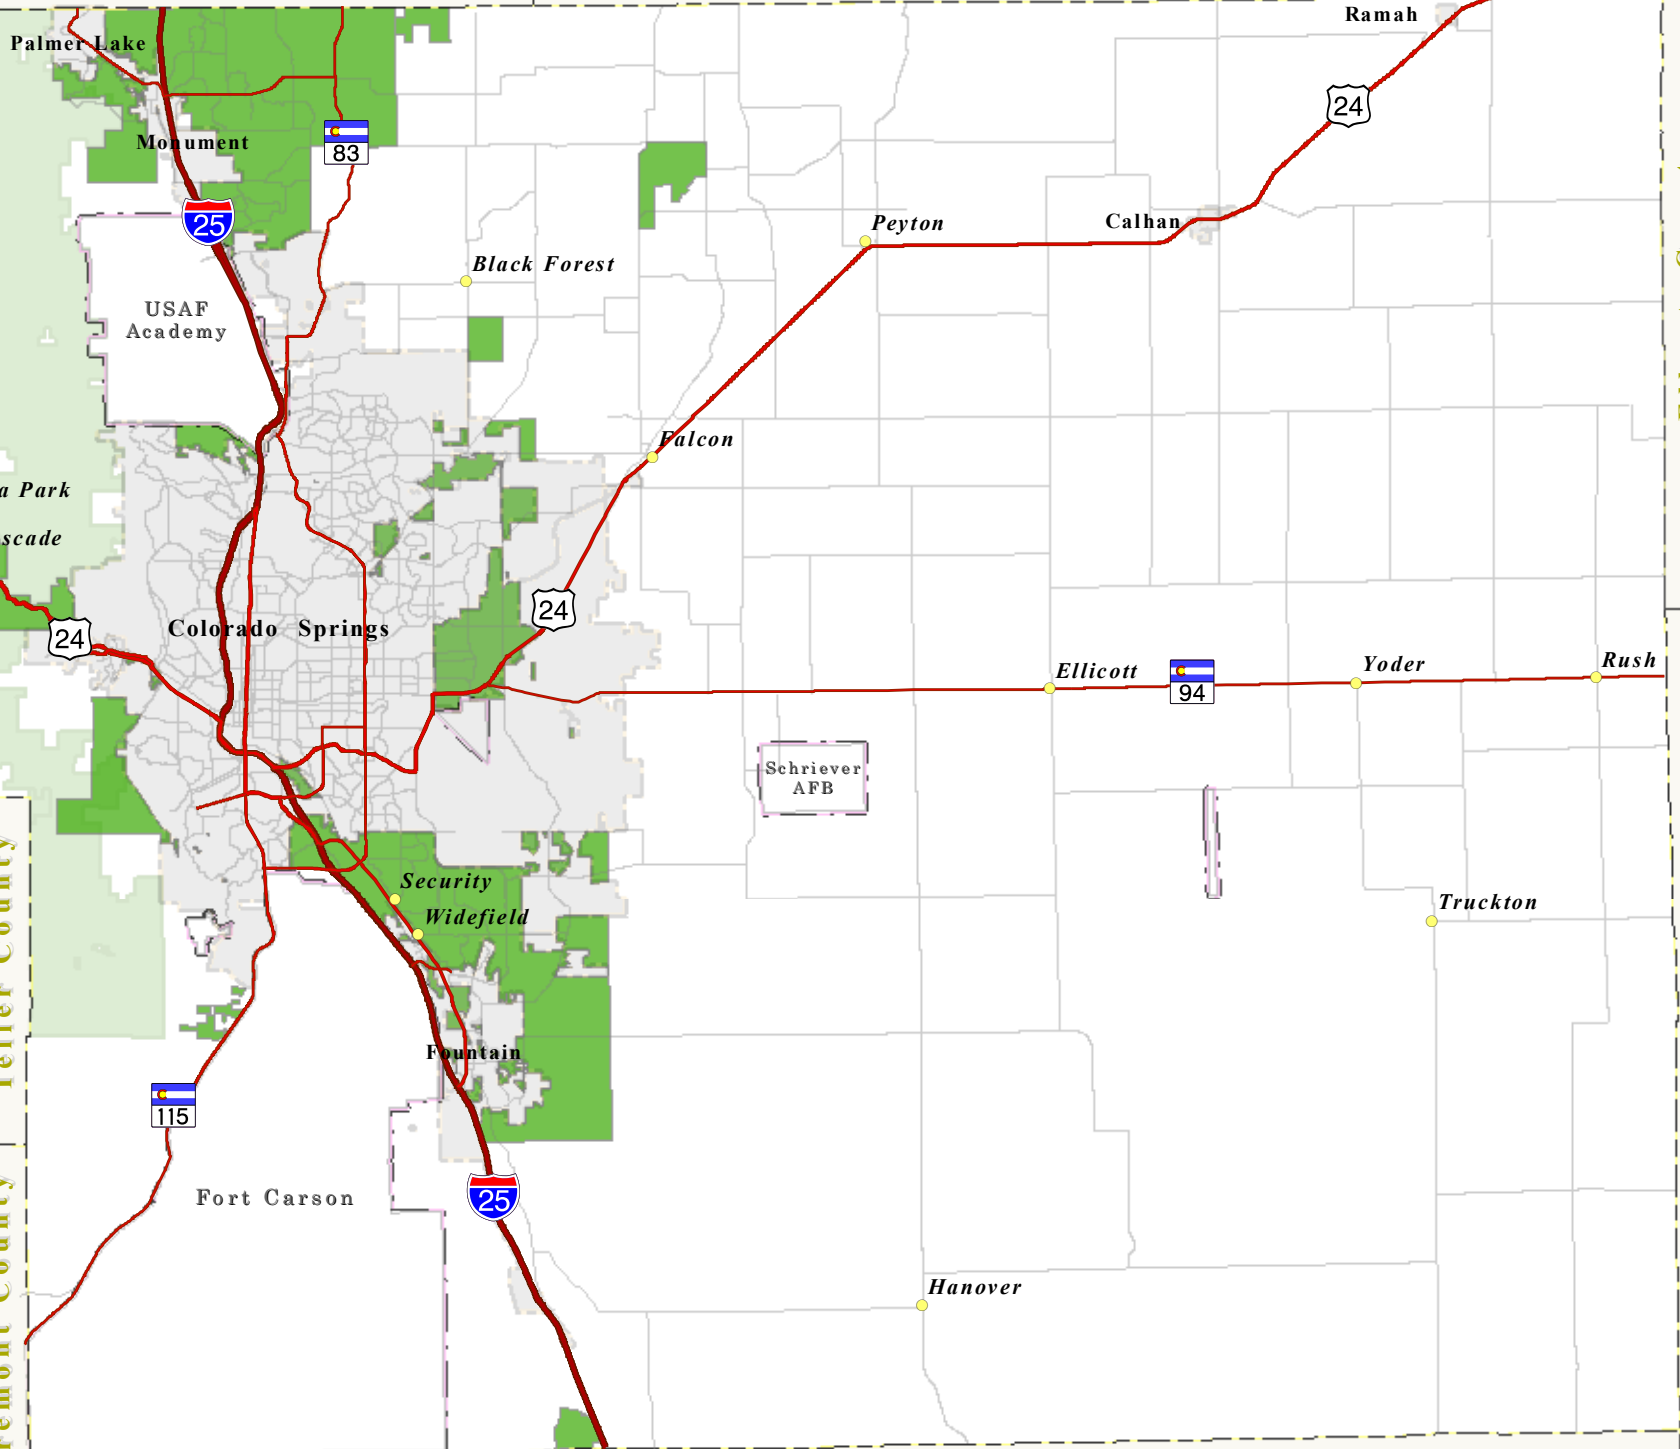

Douglas County

Elbert County

Elbert County

Lincoln County

Existing Animal Control Areas

El Paso County, Colorado

Legend

- Animal Control Areas
- Interstate 25
- US Highways
- State Highways
- Major Roadways
- Towns
- Incorporated Cities
- National Forest
- Military
- County Boundaries

Pueblo County

Teller County

Fremont County

Teller County