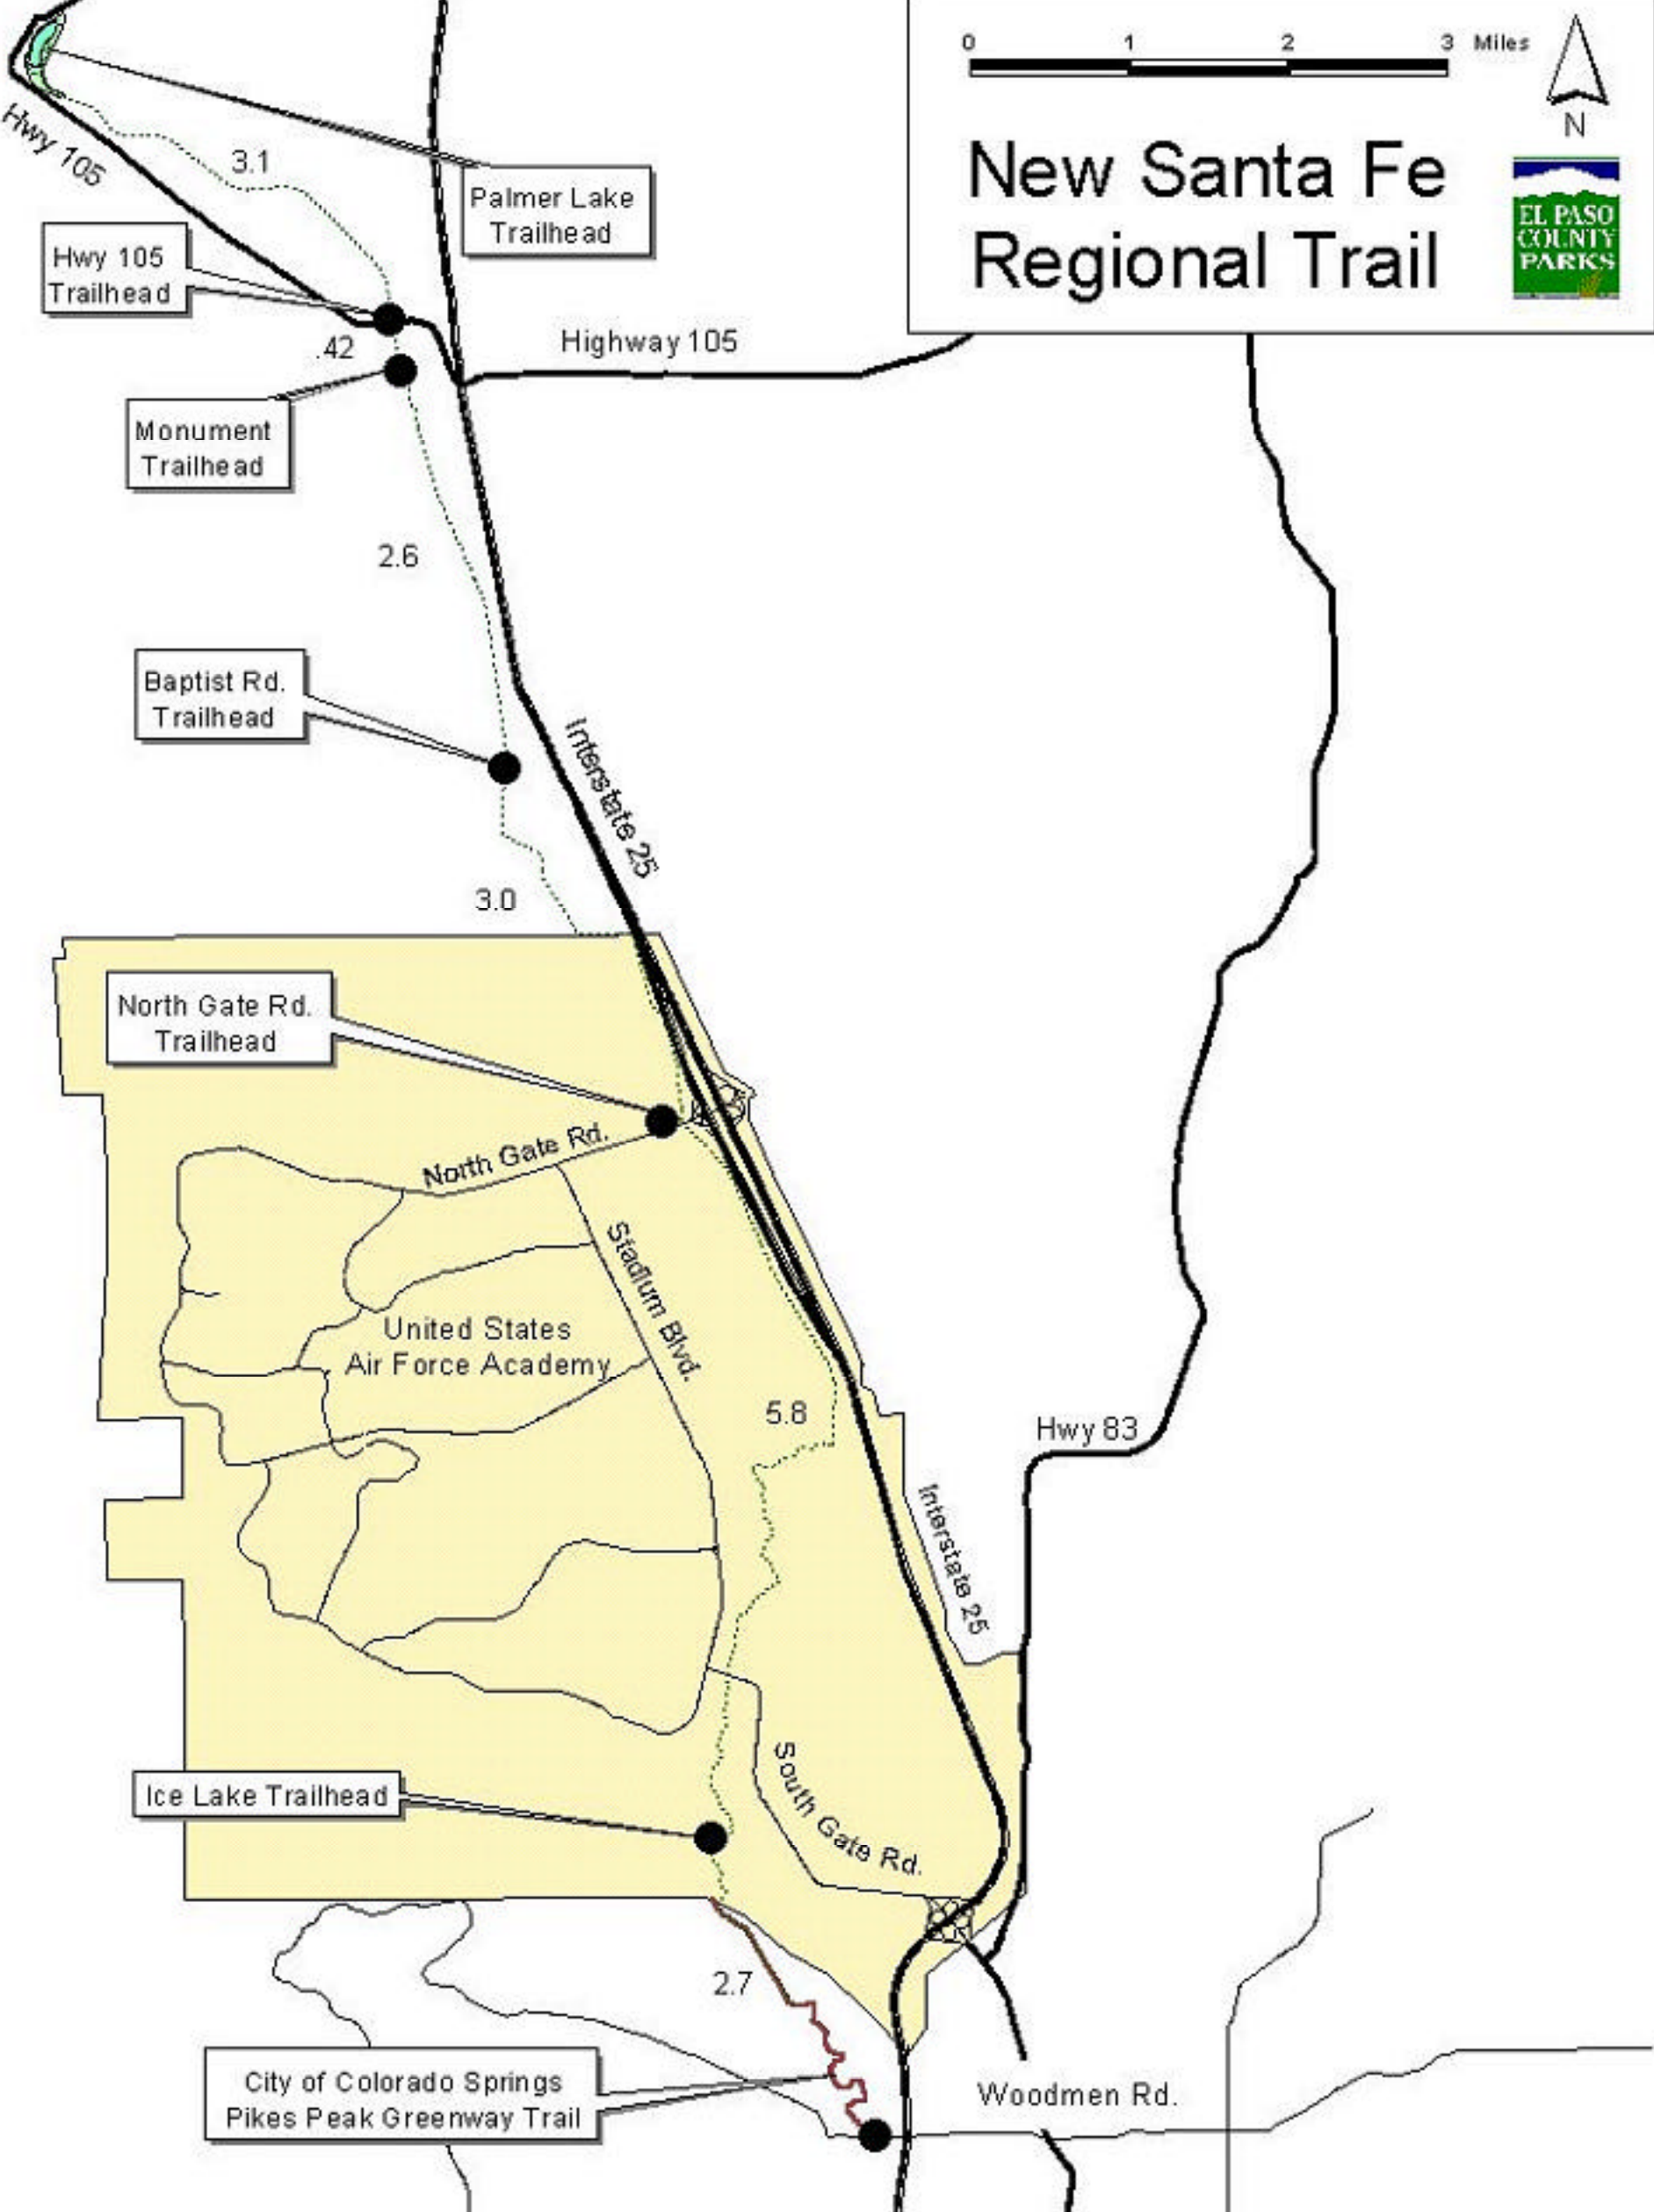

# New Santa Fe Regional Trail

Hwy 105 Trailhead

Palmer Lake Trailhead

Monument Trailhead

Baptist Rd. Trailhead

North Gate Rd. Trailhead

Ice Lake Trailhead

City of Colorado Springs Pikes Peak Greenway Trail

3.1

.42

2.6

3.0

5.8

2.7

Highway 105

Interstate 25

North Gate Rd.

Stadium Blvd.

United States Air Force Academy

South Gate Rd.

Hwy 83

Interstate 25

Woodmen Rd.