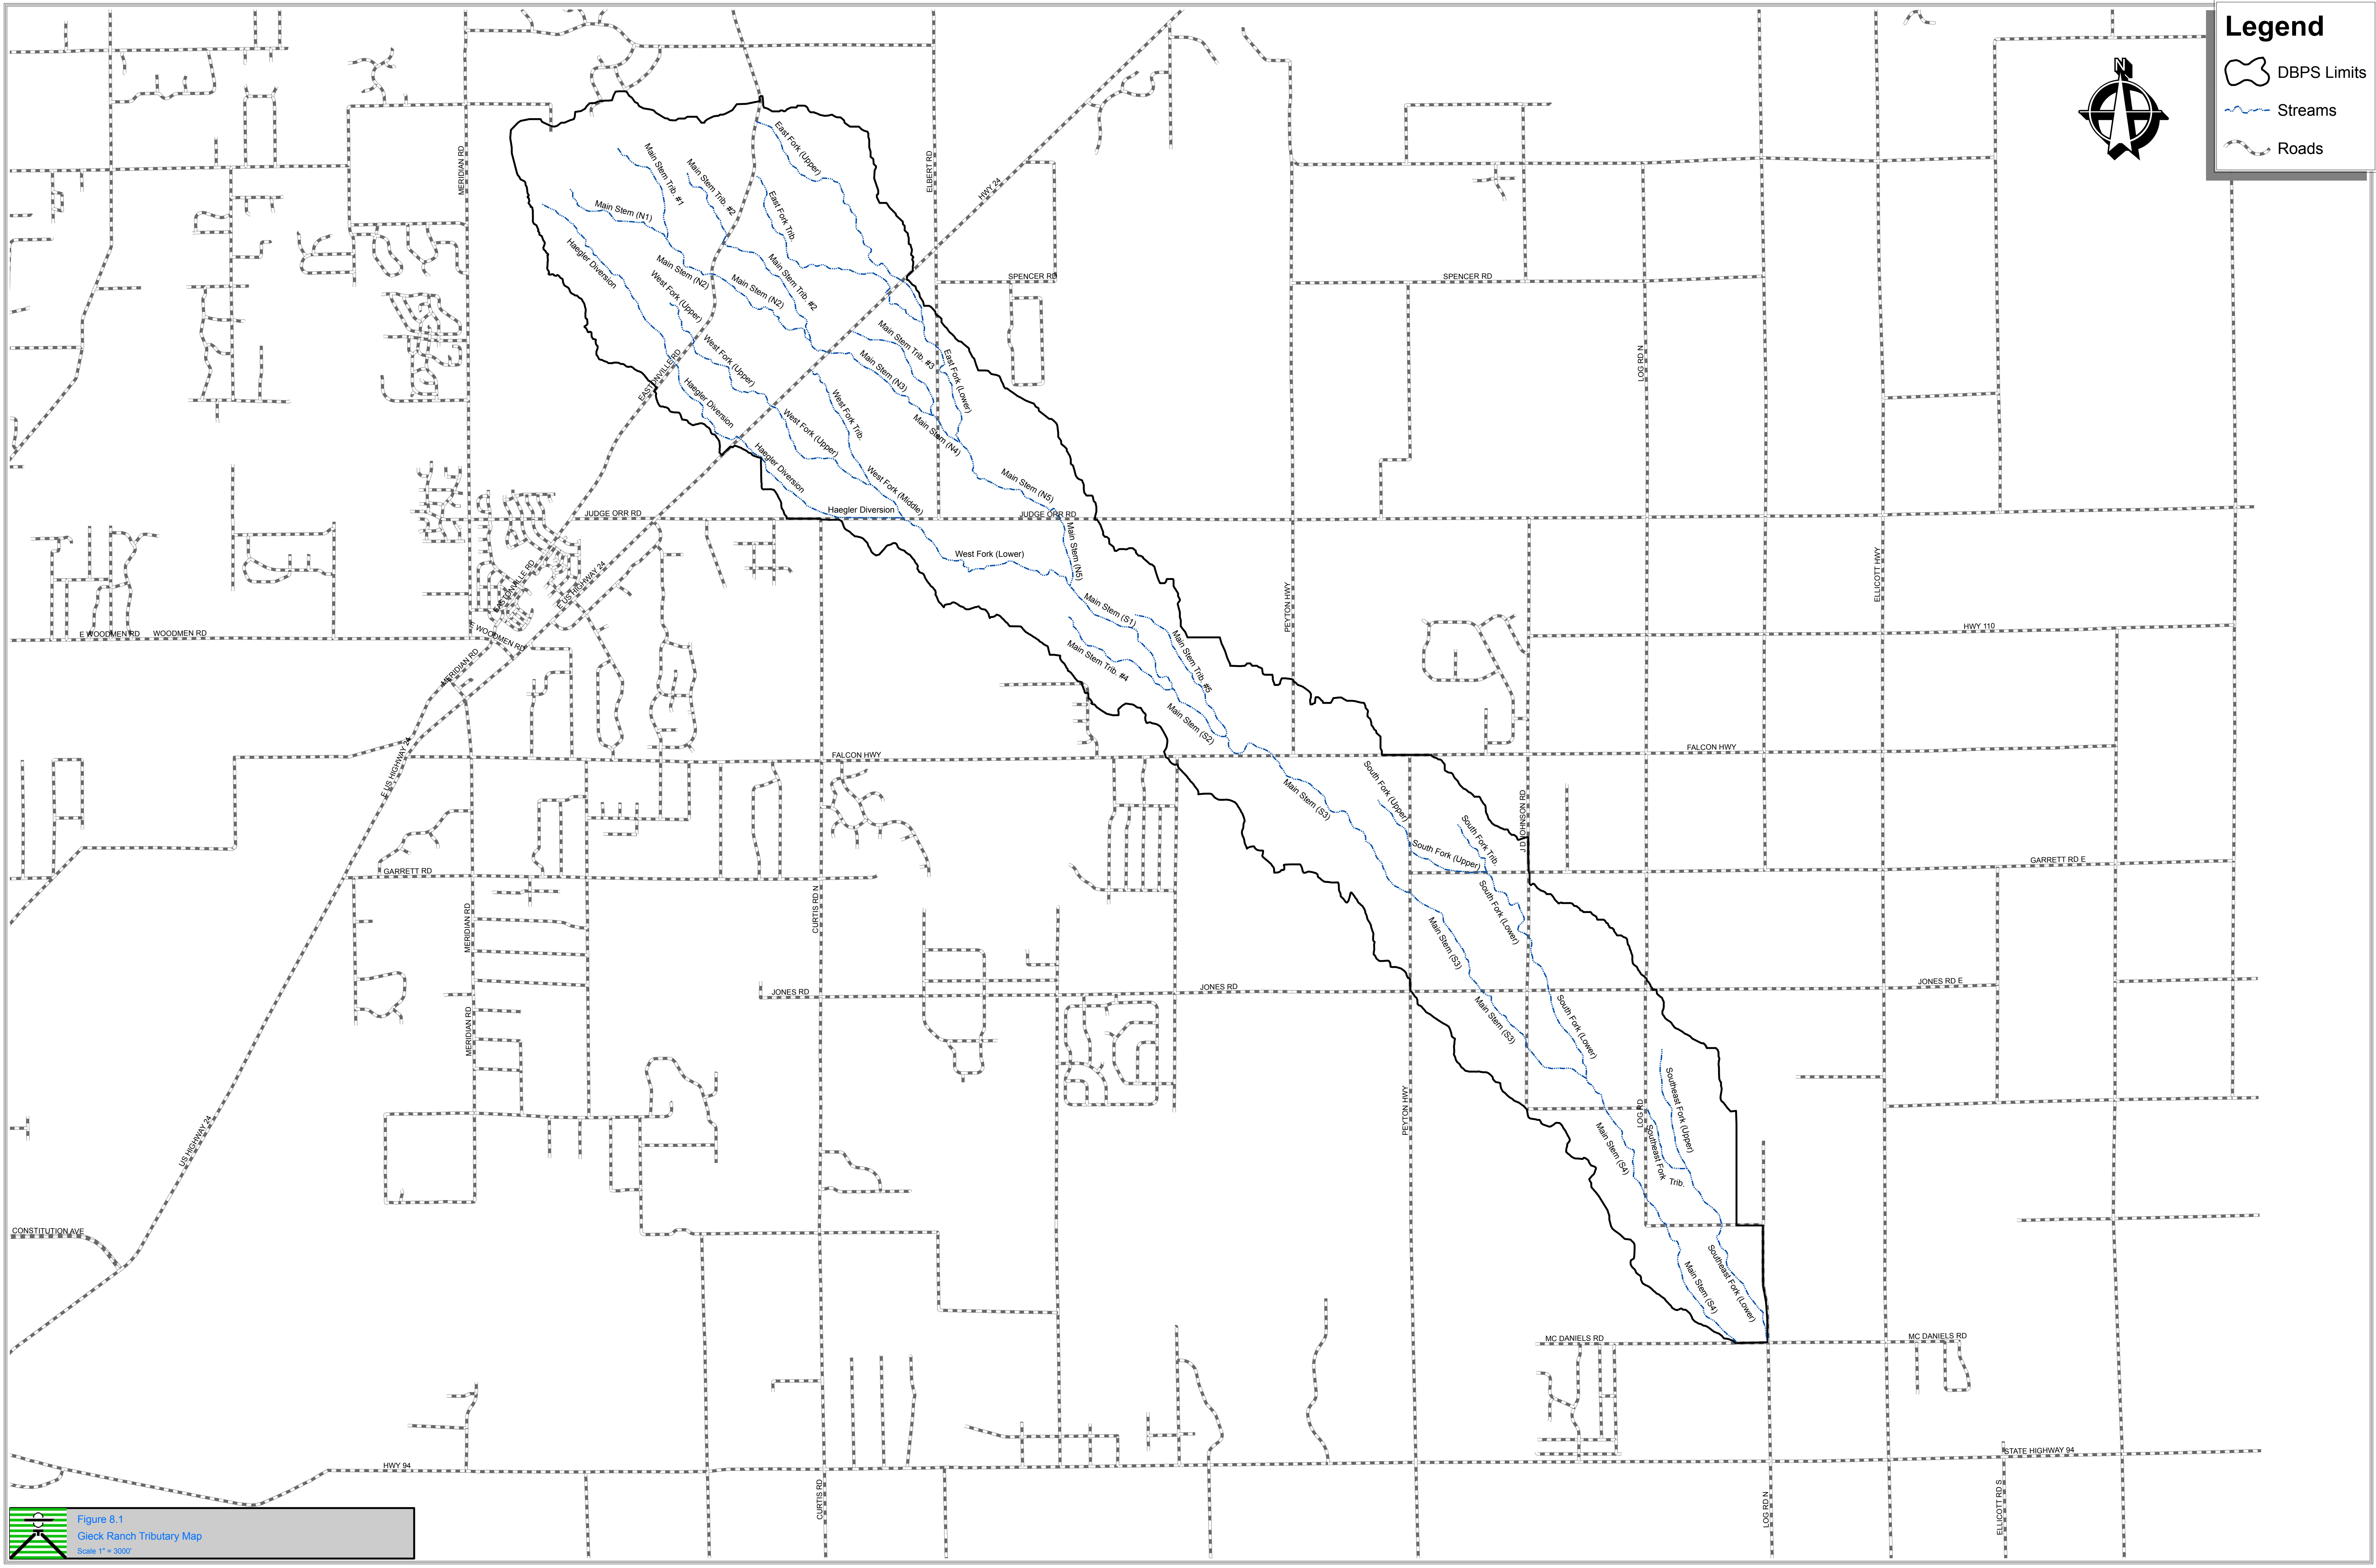

Legend

-  DBPS Limits
-  Streams
-  Roads

 **Figure 8.1**
Cleck Ranch Tributary Map
Scale 1" = 3000'