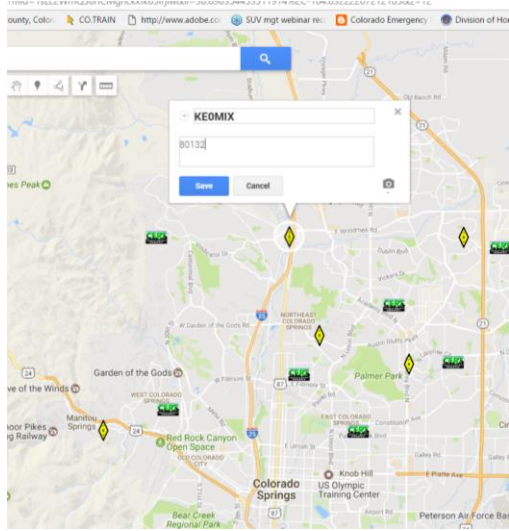

El Paso County AMATEUR RADIO VOLUNTEER MAP

There are thousands of amateur radio operators in El Paso County. Many are in YOUR neighborhood! The individuals indicated on this map have provided their contact information voluntarily so that other radio operators may contact them more easily in case of a disaster or failure of telephone services.

This voluntary listing is for the purpose of promoting alternatives for neighborhood communications.

In an emergency call 911 first!

Be included in the interactive map of neighborhood resources for your community.

Please provide your call sign and either your zip code or lat/long coordinates to be included in the map. Return the signed form to El Paso County OEM 3755 Mark Dabling Blvd. Colorado Springs 80907 or cert@elpasoco.com

I hereby allow El Paso County to include my radio call sign and the information provided below in the public, interactive neighborhood resource map.

Signature _____

Printed Name (name will **NOT** be listed in the map) _____